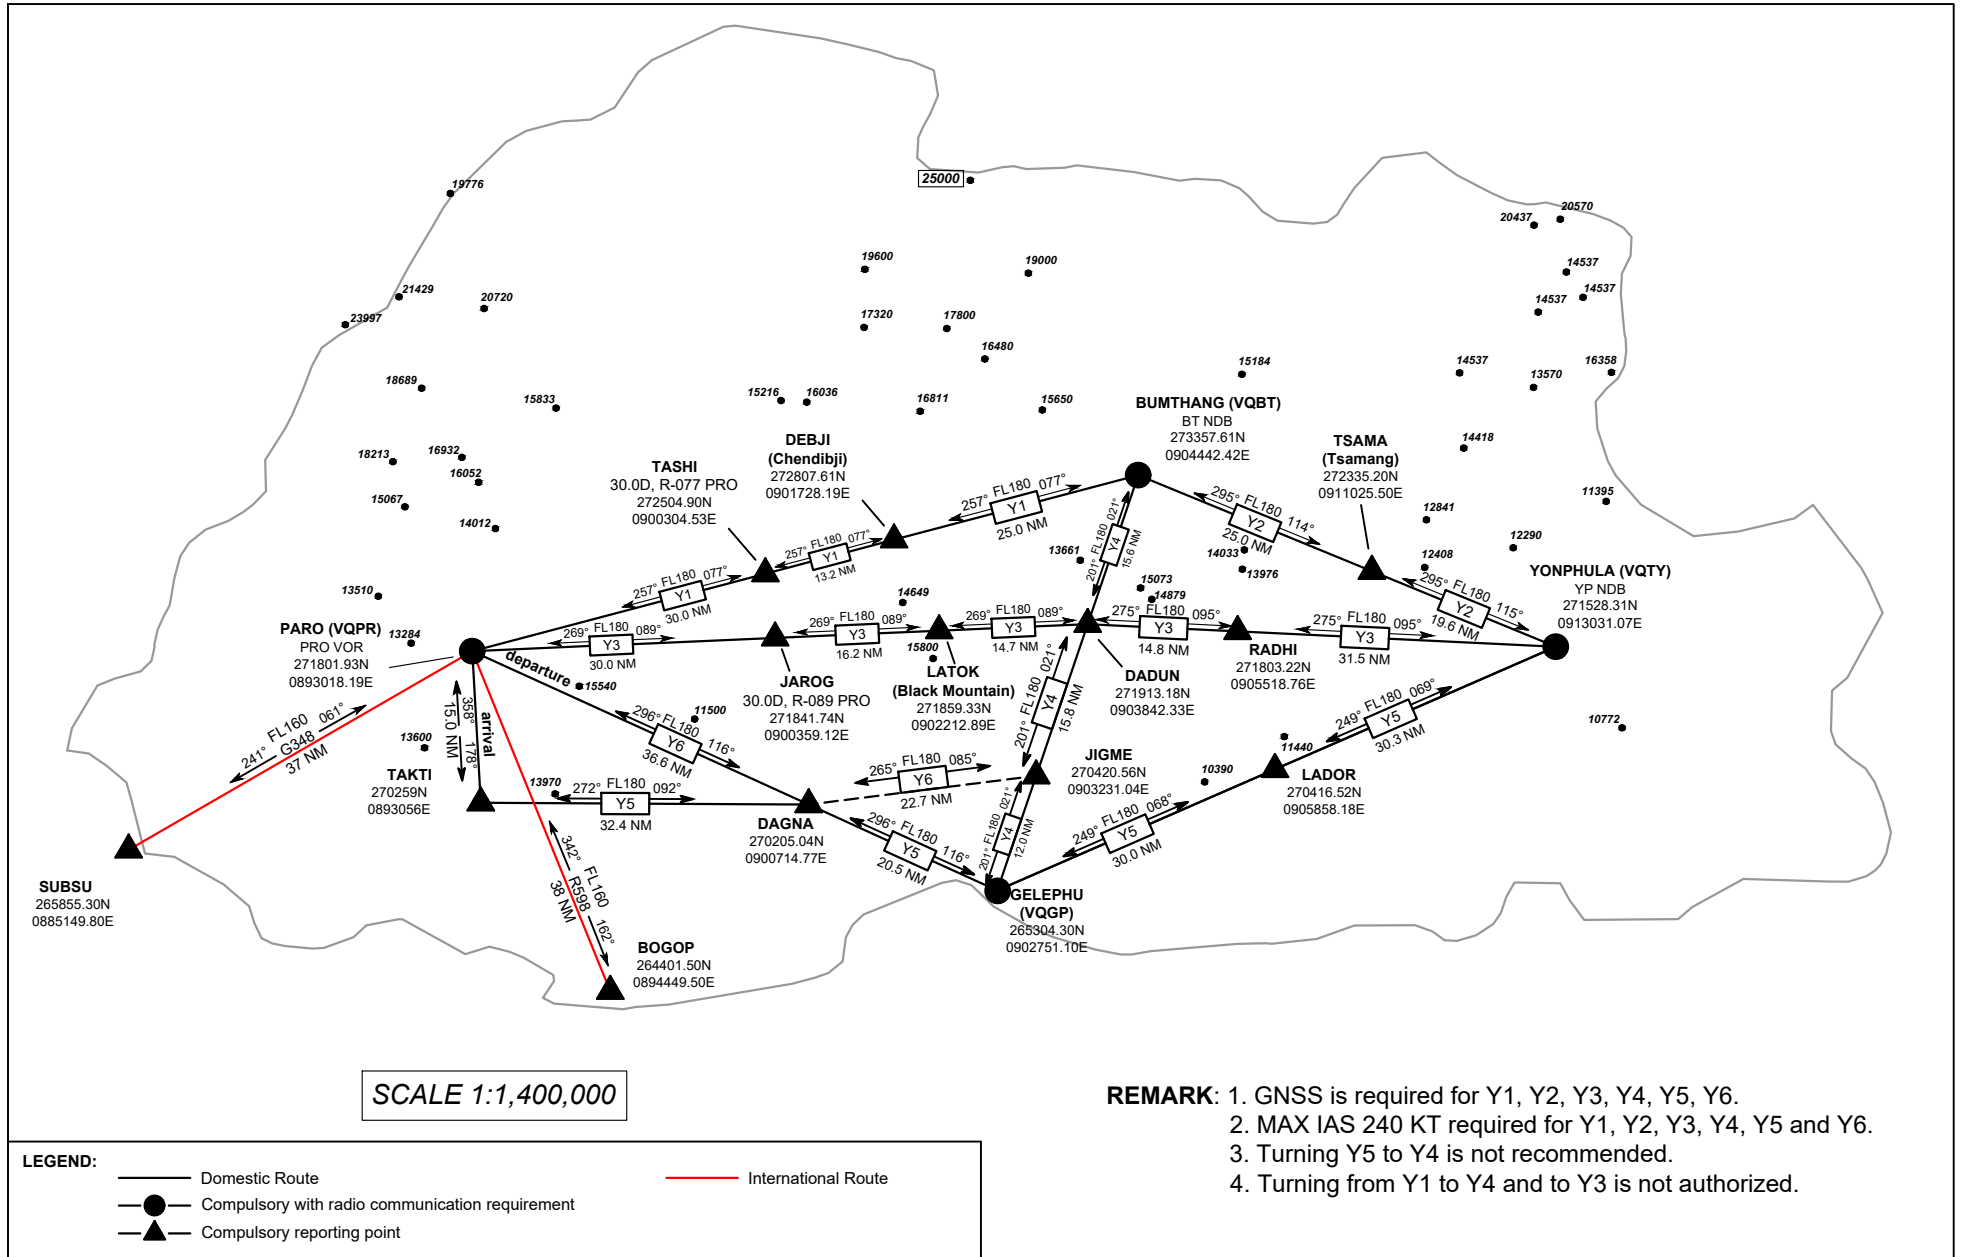

RNAV ROUTE CHART

Bhutan

LEGEND:

- Domestic Route
- Compulsory with radio communication requirement
- International Route
- Compulsory reporting point

INTENTIONALLY LEFT BLANK